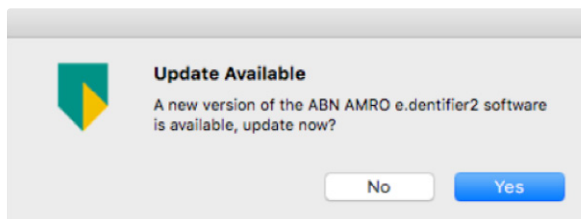

# Update software coupled e.dentifier2

**Juli 2016**

Which messages will be shown?

There is an update available

Accept the software

The update of the software